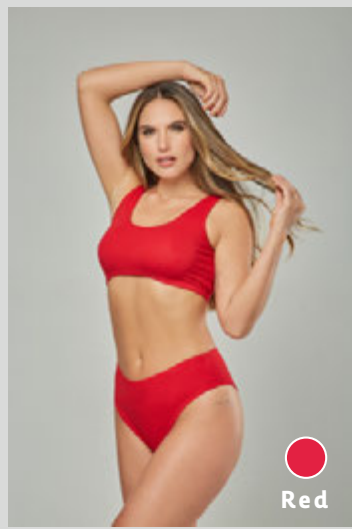

Size: S, M, L, XL, 2XL

○  
Navy

●  
Black

●  
Red

○  
Gray

**Style #** FMB1020  
**PIMA COTTON**  
**SET TOP/TANGA**  
**Size:** S,M,L,XL,2XL

**SOLD AS SET**

OR INDIVIDUALLY  
TOP OR BOTTOM

# Seduction Panty

Style # FML1001  
Size: SM, LXL, 1/2XL

●  
Crimson

●  
Snow

Style # FML1002 Size: SM,LXL,1/2XL