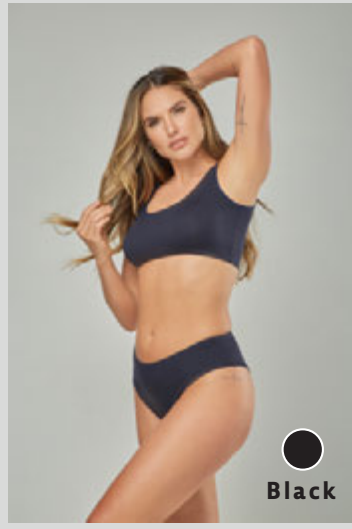

F E M M E

B A S I C S

catalogue  
2023

SOLD AS SET

OR INDIVIDUALLY  
TOP OR BOTTOM

Style # FMB1010

PIMA COTTON  
SET TOP/TANGA

Gray Black Navy Red

Size: S, M, L, XL, 2XL

○  
Navy

●  
Black

●  
Red

○  
Gray

**Style #** FMB1020  
**PIMA COTTON**  
**SET TOP/TANGA**  
**Size:** S,M,L,XL,2XL

**SOLD AS SET**

OR INDIVIDUALLY  
TOP OR BOTTOM