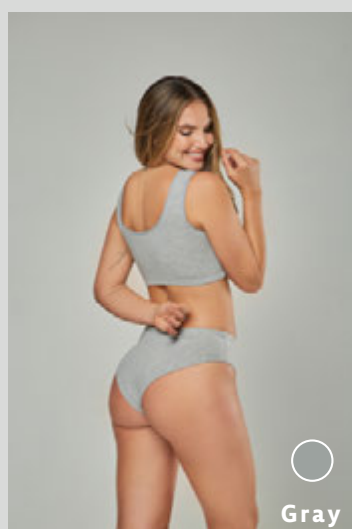

Size: S, M, L, XL, 2XL

○  
Navy

●  
Black

●  
Red

○  
Gray

**Style #** FMB1020  
**PIMA COTTON**  
**SET TOP/TANGA**  
**Size:** S,M,L,XL,2XL

**SOLD AS SET**

OR INDIVIDUALLY  
TOP OR BOTTOM