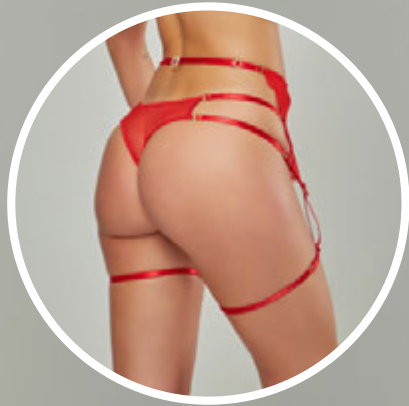

# Temptation

PANTY GARTER SET

Snow

Crimson